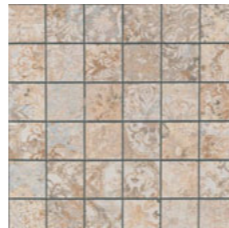

Carpet Sand Natural Mosaico 5x5
29,75 x 29,75 cm

G-3558