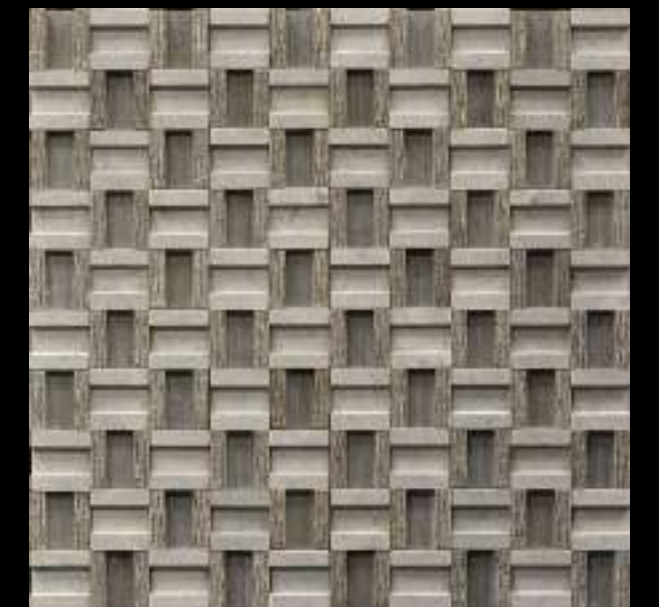

JADE MIX 3
LONDONGREY NATTÉ,
NEW SMOKE WAXED
MOSAICS LINE