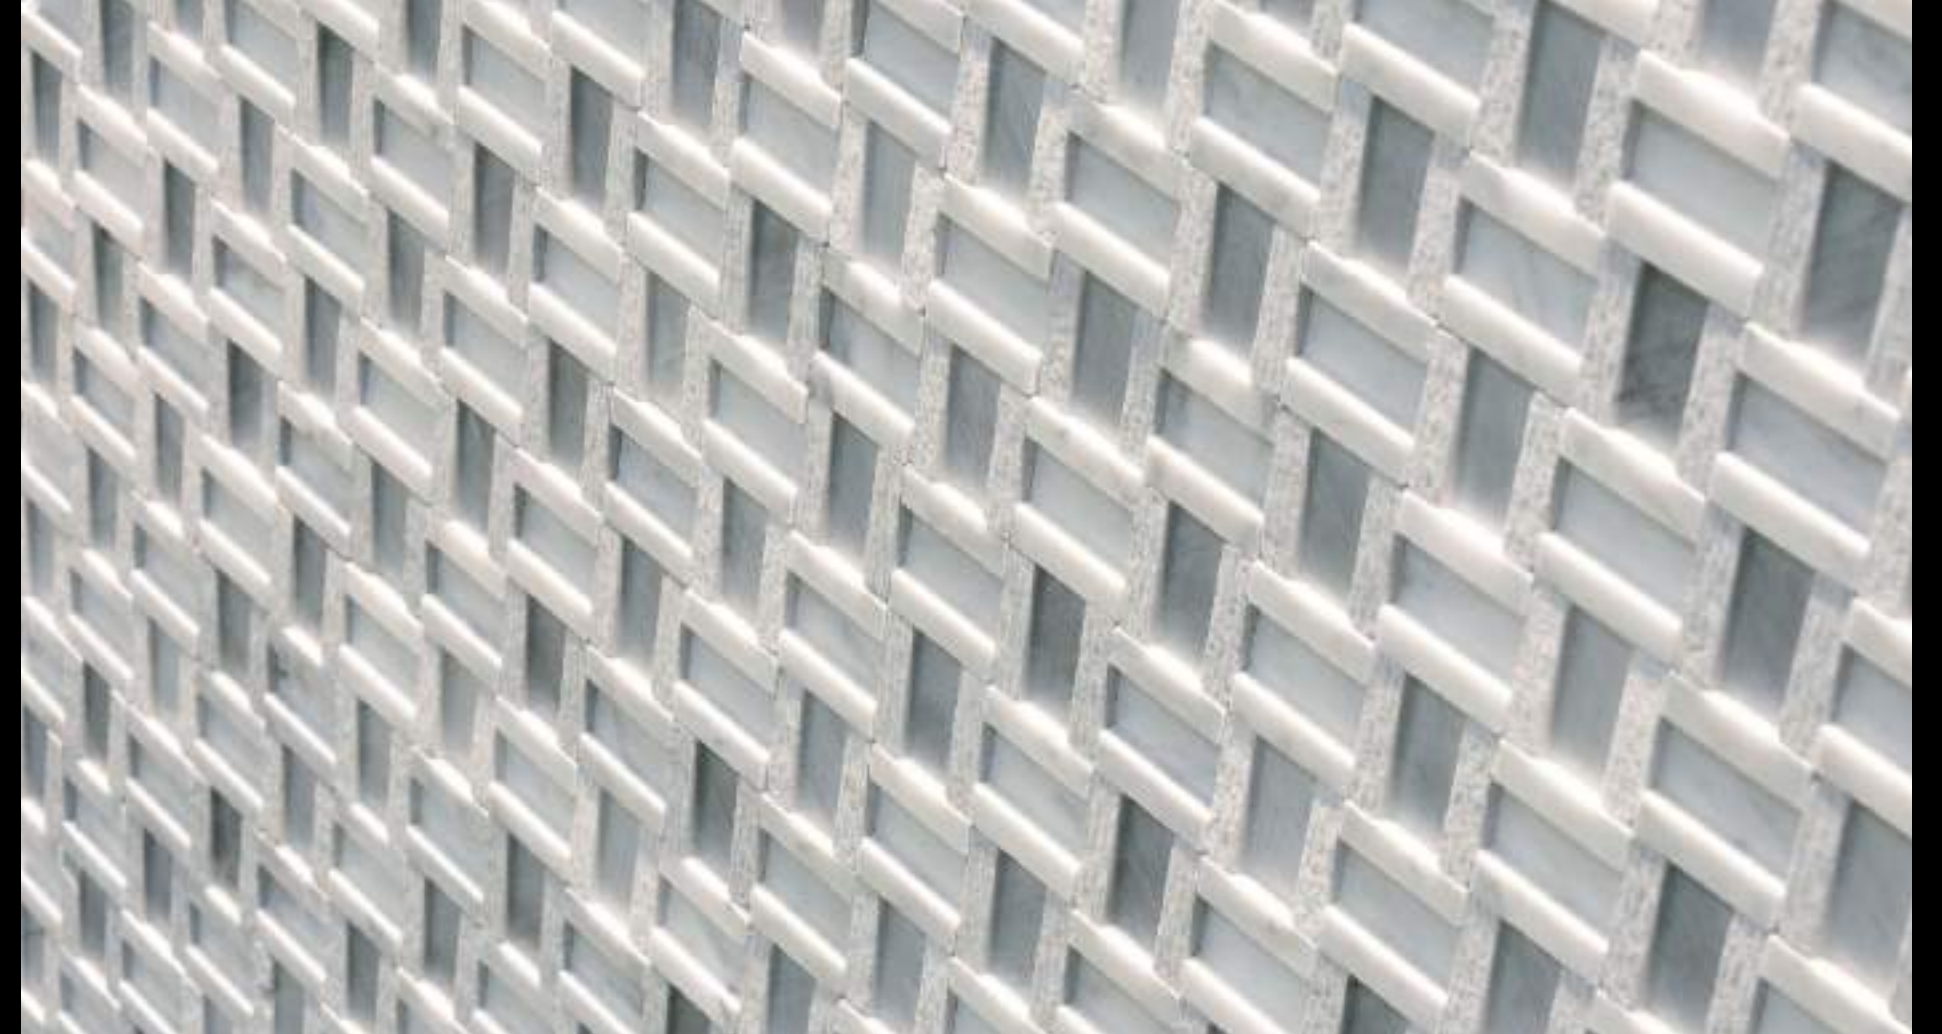

JADE MIX 4
BIANCO CARRARA WAXED,
GRIGIO BARDIGLIO NATTÉ
MOSAICS LINE