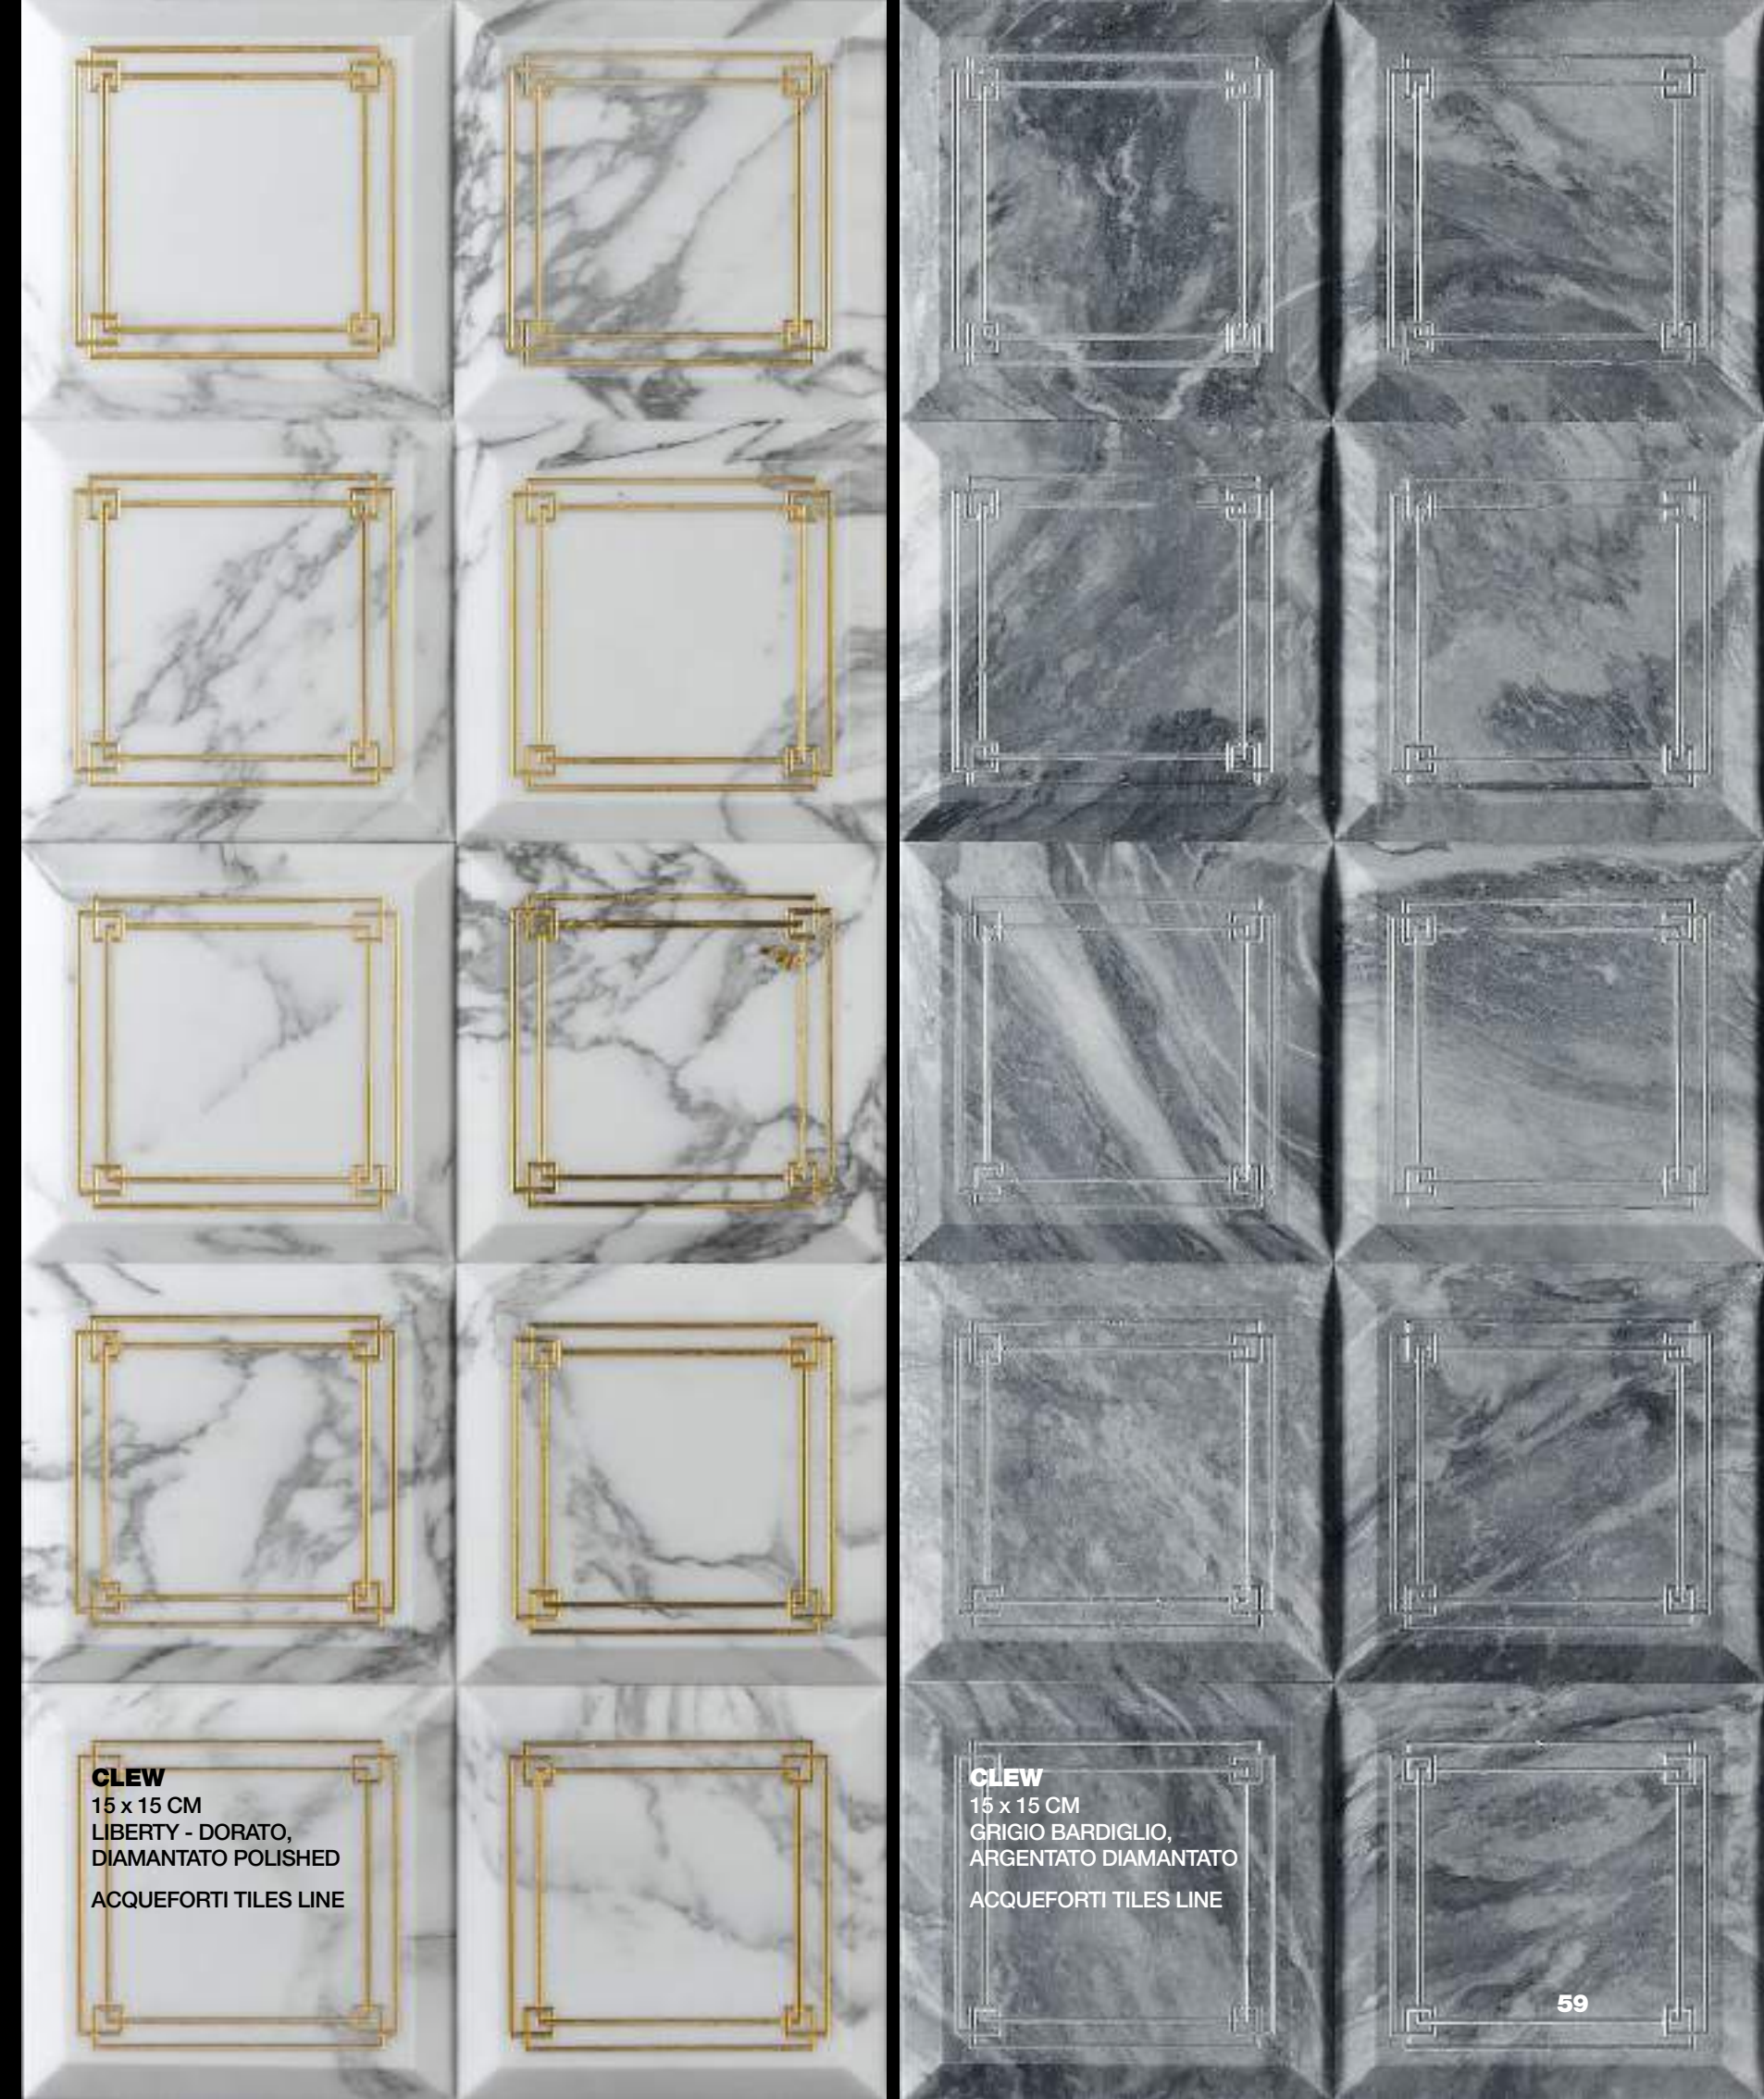

CLEW
15 x 15 CM
LIBERTY - DORATO,
DIAMANTATO POLISHED
ACQUEFORTI TILES LINE

HAMILTON LIBERTY

HAMILTON PATCH 30
LIBERTY
MOSAICS LINE

MAREY MIX 9
BIANCO CARRARA,
GRIGIO BARDIGLIO
MOSAICS LINE

ESAGONO

art patch