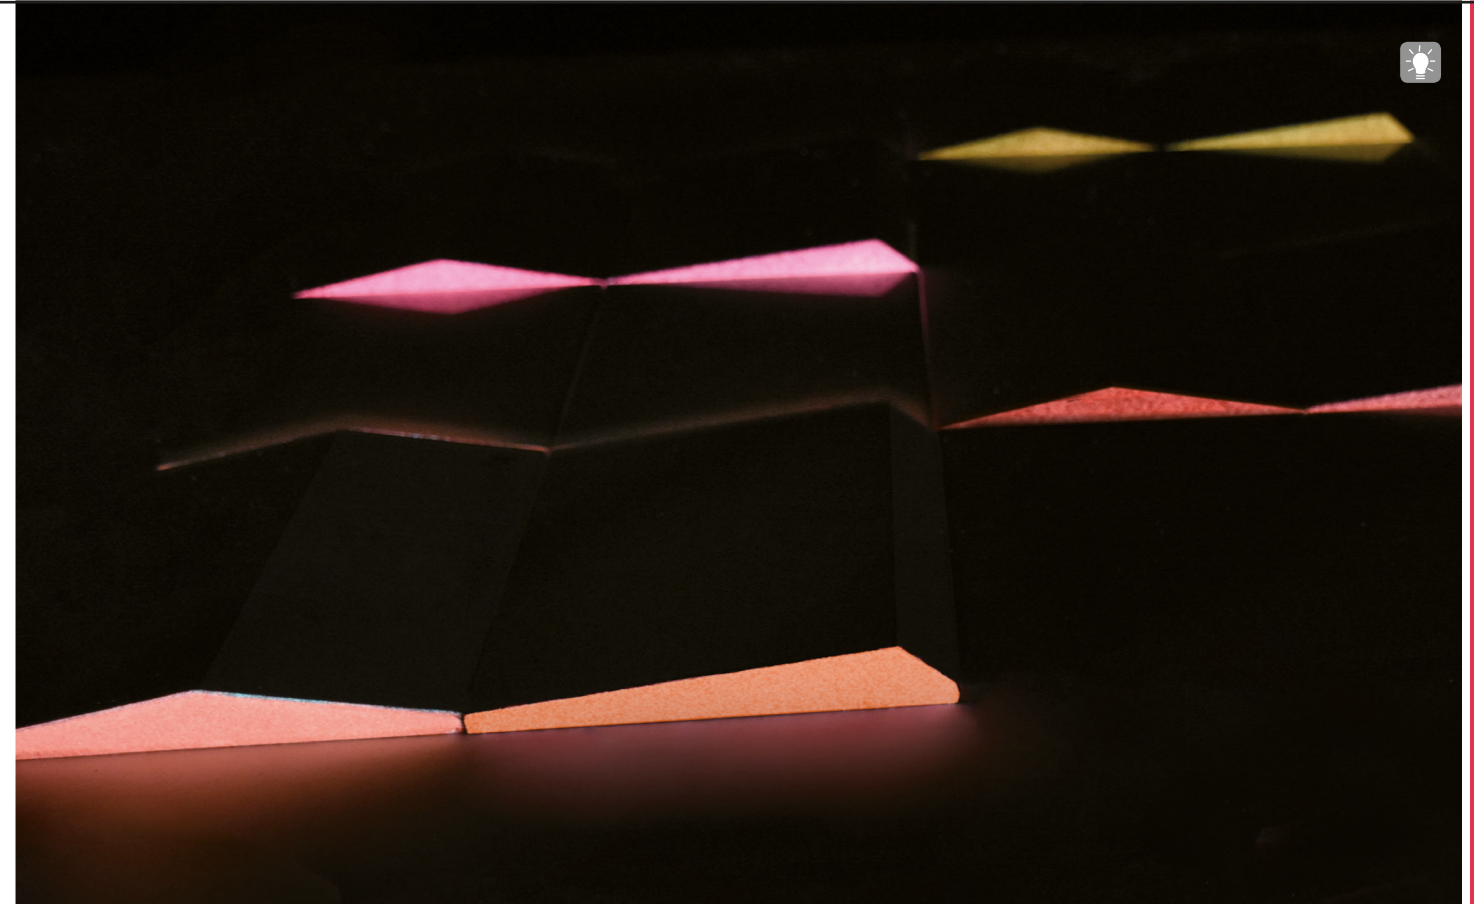

Pasta Blanca / White Body    Brillo / Gloss  
15x15cm / 6"x6"    Relieve / Relief

Neon Central Black

P4

Neon Side Black

P4

Neon Wall Black {Pg.14}  
Neon Central Black Fuchsia Fluor {Pg.14}, Neon Side Black Orange Fluor {Pg.14}  
Neon Side Black Yellow Fluor {Pg.14}