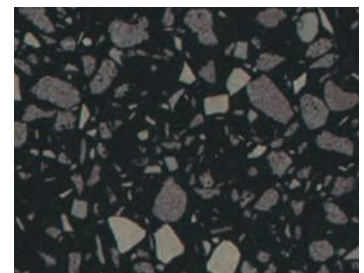

TERRAZZO

Stone Italiana redefines the Terrazzo look by expanding its usage from floors to countertops and maintaining the same quartz features: the contemporary rendition of a classic look.

terrazzo_white polished or honed 2.0

terrazzo_base polished or honed 2.0

terrazzo_grey polished or honed 2.0

terrazzo_dark polished or honed 2.0