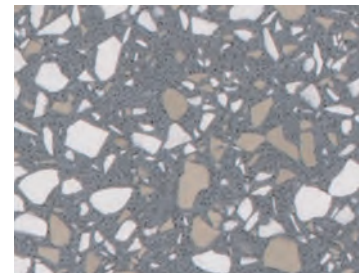

TERRAZZO

Stone Italiana redefines the Terrazzo look by expanding its usage from floors to countertops and maintaining the same quartz features: the contemporary rendition of a classic look.

terrazzo_white polished or honed 2.0

terrazzo_base polished or honed 2.0

terrazzo_grey polished or honed 2.0

terrazzo_dark polished or honed 2.0