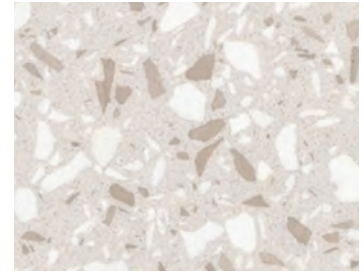

TERRAZZO

Stone Italiana redefines the Terrazzo look by expanding its usage from floors to countertops and maintaining the same quartz features: the contemporary rendition of a classic look.

terrazzo_white polished or honed 2.0

terrazzo_base polished or honed 2.0

terrazzo_grey polished or honed 2.0

terrazzo_dark polished or honed 2.0